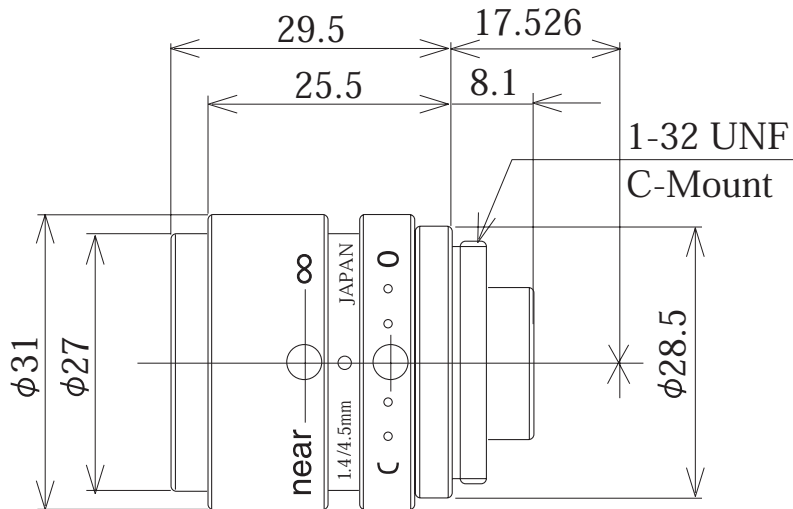

Manual Lenses

Item No. GM24514MCN

ITEM NO.		GM24514MCN
Focal Length		4.5 (mm)
Iris Range		F1.4 - Close
Angle of View (H x V x D)	1/2"	79.00° x 59.40° x 98.20°
MOD		0.2 (m)
Filter Thread		-
Dimention (D x L)		$\phi 31$ x 29.5 (mm)
Weight		71 (g)