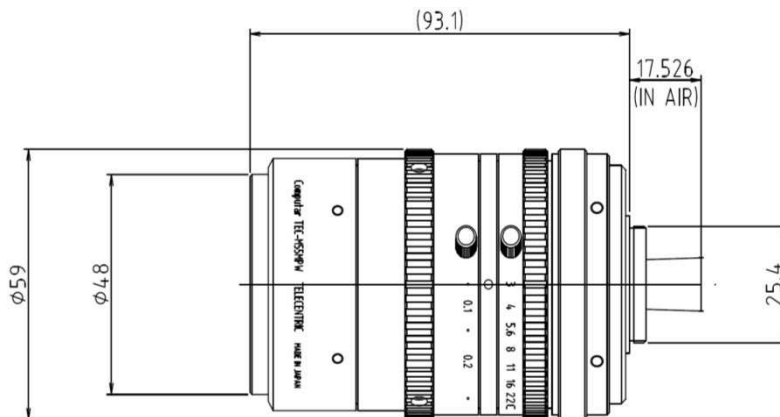

## TEC-M55MPW

**f=55mm, F3.0**

**for 2/3 type Cameras, 5 Megapixel**

**C-Mount**

|                            |       |                            |                       |          |                       |
|----------------------------|-------|----------------------------|-----------------------|----------|-----------------------|
| Model No.                  |       | TEC-M55MPW                 | Effective             | Front    | φ 30.8mm              |
| Focal Length               |       | 55mm                       | Lens Aperture         | Rear     | φ 10.7mm              |
| Magnification              |       | 0.057X - 0.5X              | Distortion            | 2/3 type | 0.5% at 0.057X(y=5.5) |
| Max. Image Format          |       | 8.8mm x 6.6mm(φ 11mm)      |                       |          | 0.6% at 0.5X(y=5.5)   |
| Operation Range            | Iris  | F3.0 - F22C                | Back Focal Length     |          | 17.0mm                |
|                            | Focus | 0.14m - 1m                 | Flange Back Length    |          | 17.526mm              |
| Control                    | Iris  | Manual                     | Mount                 |          | C-Mount               |
|                            | Focus | Manual                     | Filter Size           |          | M46.0 P=0.75mm        |
| Object Dimension at M.O.D. |       | 17.4mm(H) x 13.1mm(V) 2/3" | Dimensions            |          | φ 59mm x 93.1mm       |
| Relative illumination      |       | 94%(at 0.057X)             | Weight                |          | 400g                  |
|                            |       | 81%(at 0.5X)               | Operating Temperature |          | -10°C - +50°C         |

### Dimensions